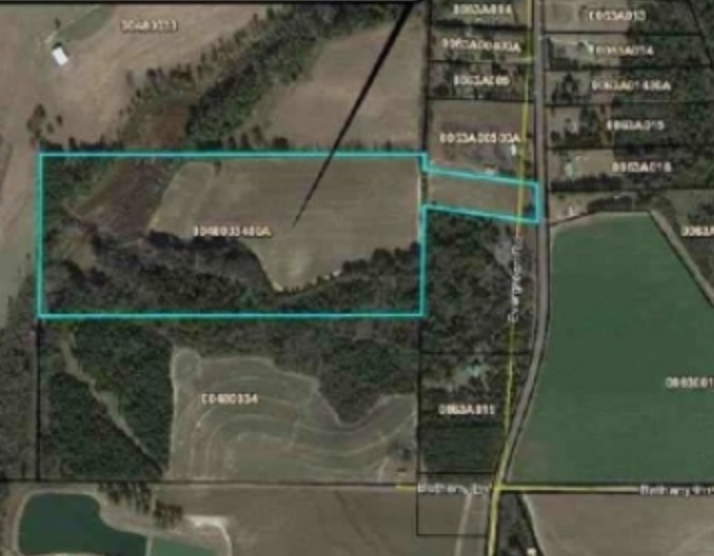

Subject
146/7th Ld (0048003400A)

\$ 187,000.00

LL 146/7TH LD (54.69 ACRES), SYLVESTER, GA, 31791

<https://www.soldoncompass.com>

LL 146/7th LD (54.69 Acres),
Sylvester, GA, 31791

- Land
- Traditionally Listed
- SOLD

Post Updated: 2020-04-24 10:53:40

Lot size: 54.69 acres

DOCUMENTS

Documents:  Flyer-54-acres-Evergreen-Rd.pdf